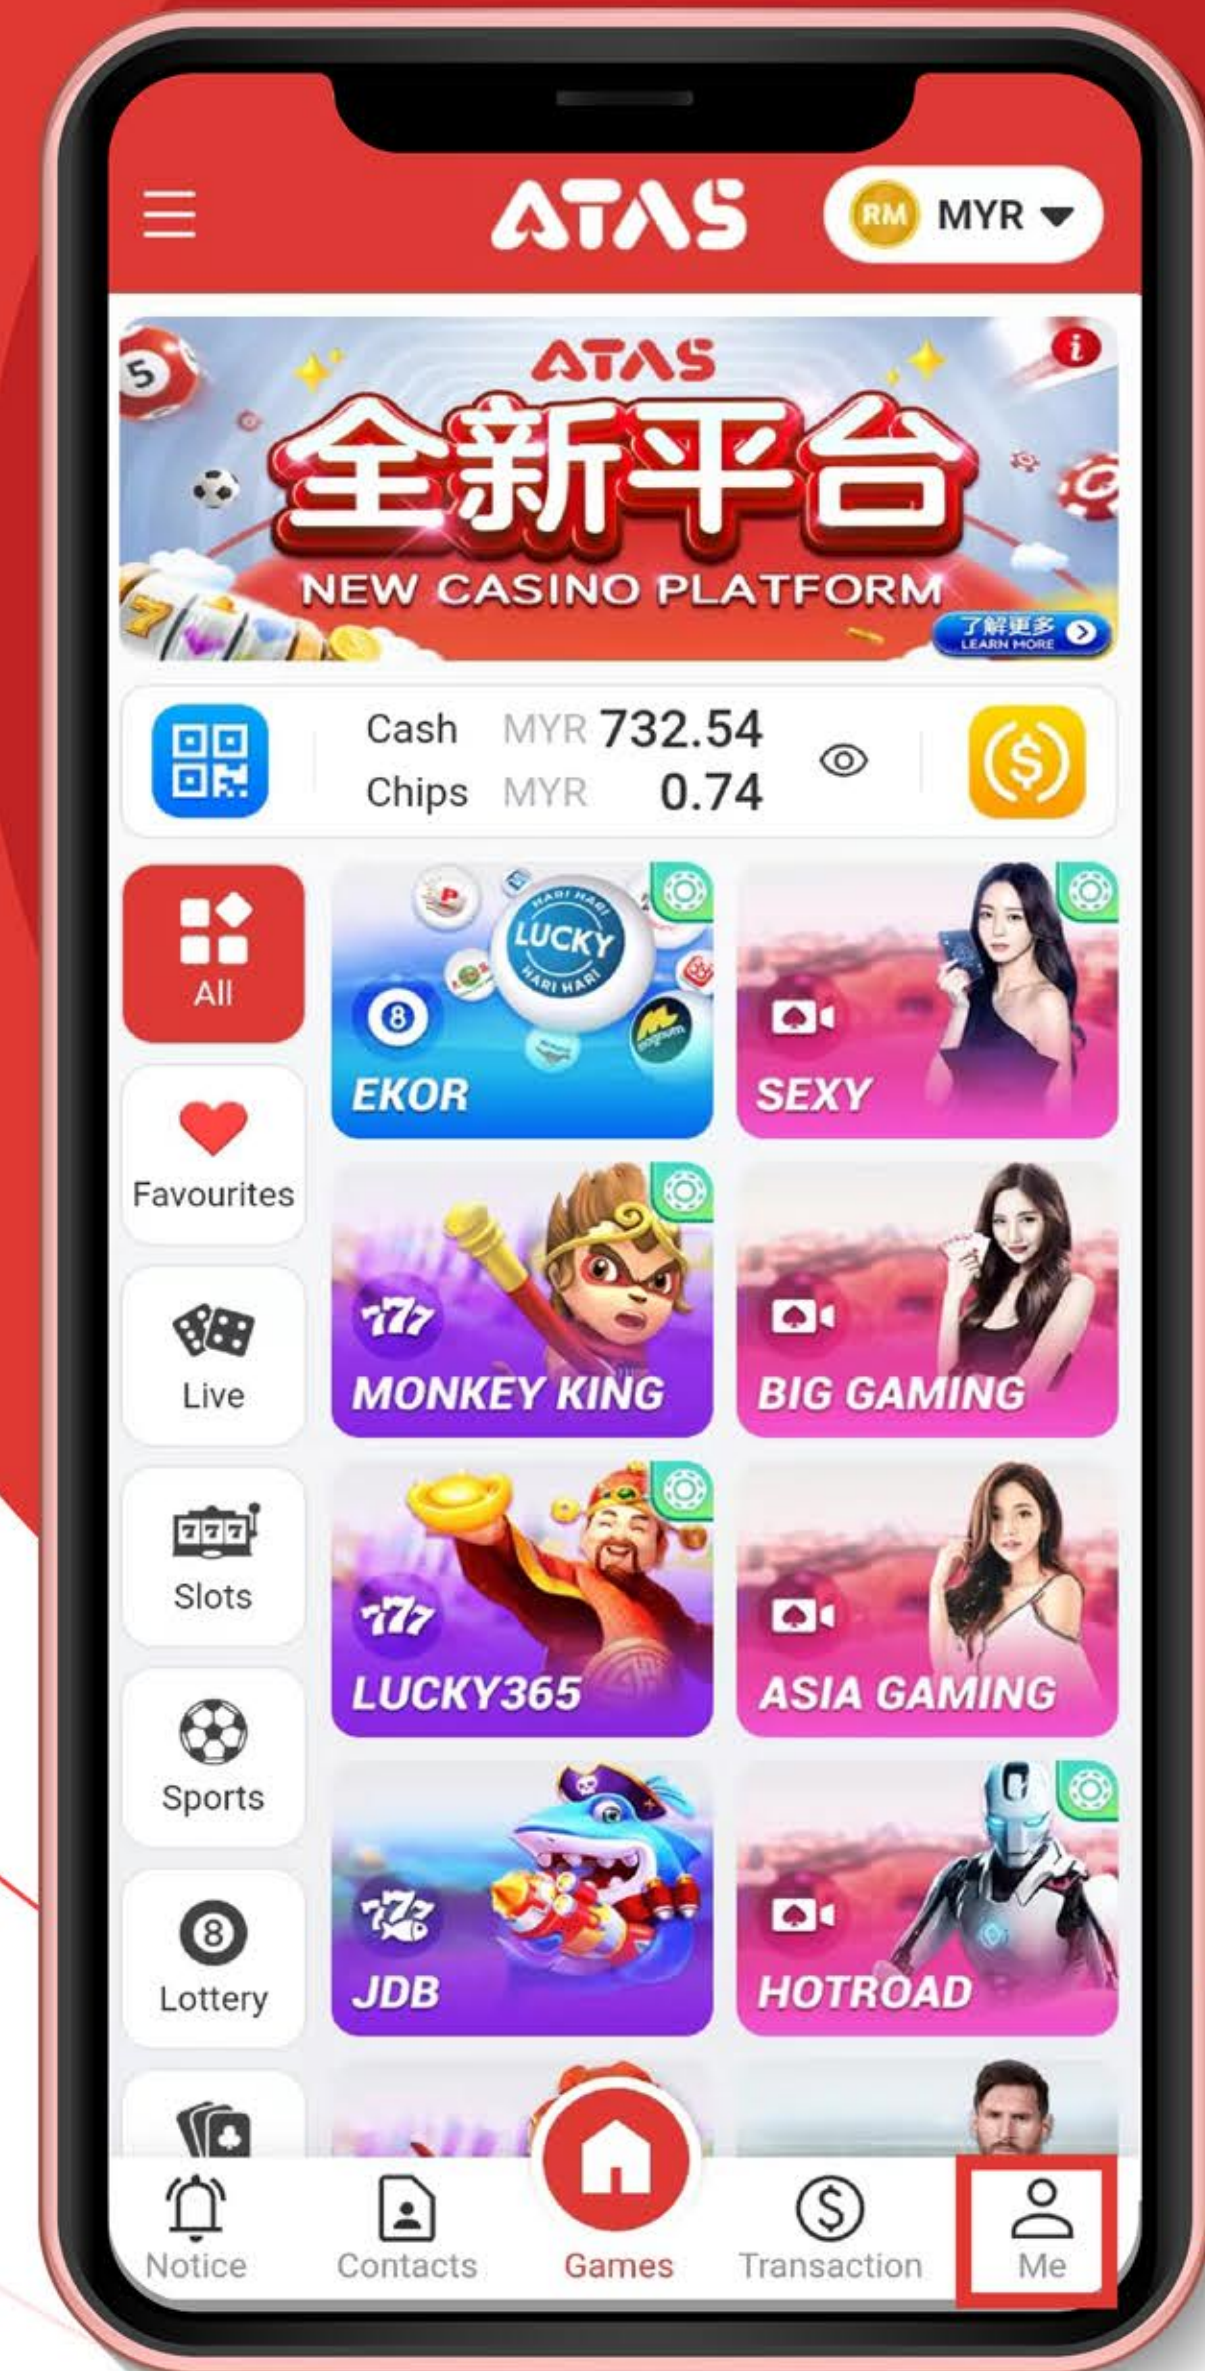

01

点击“我的”。

Click “Me”.

Klik “Saya”.

ATAS