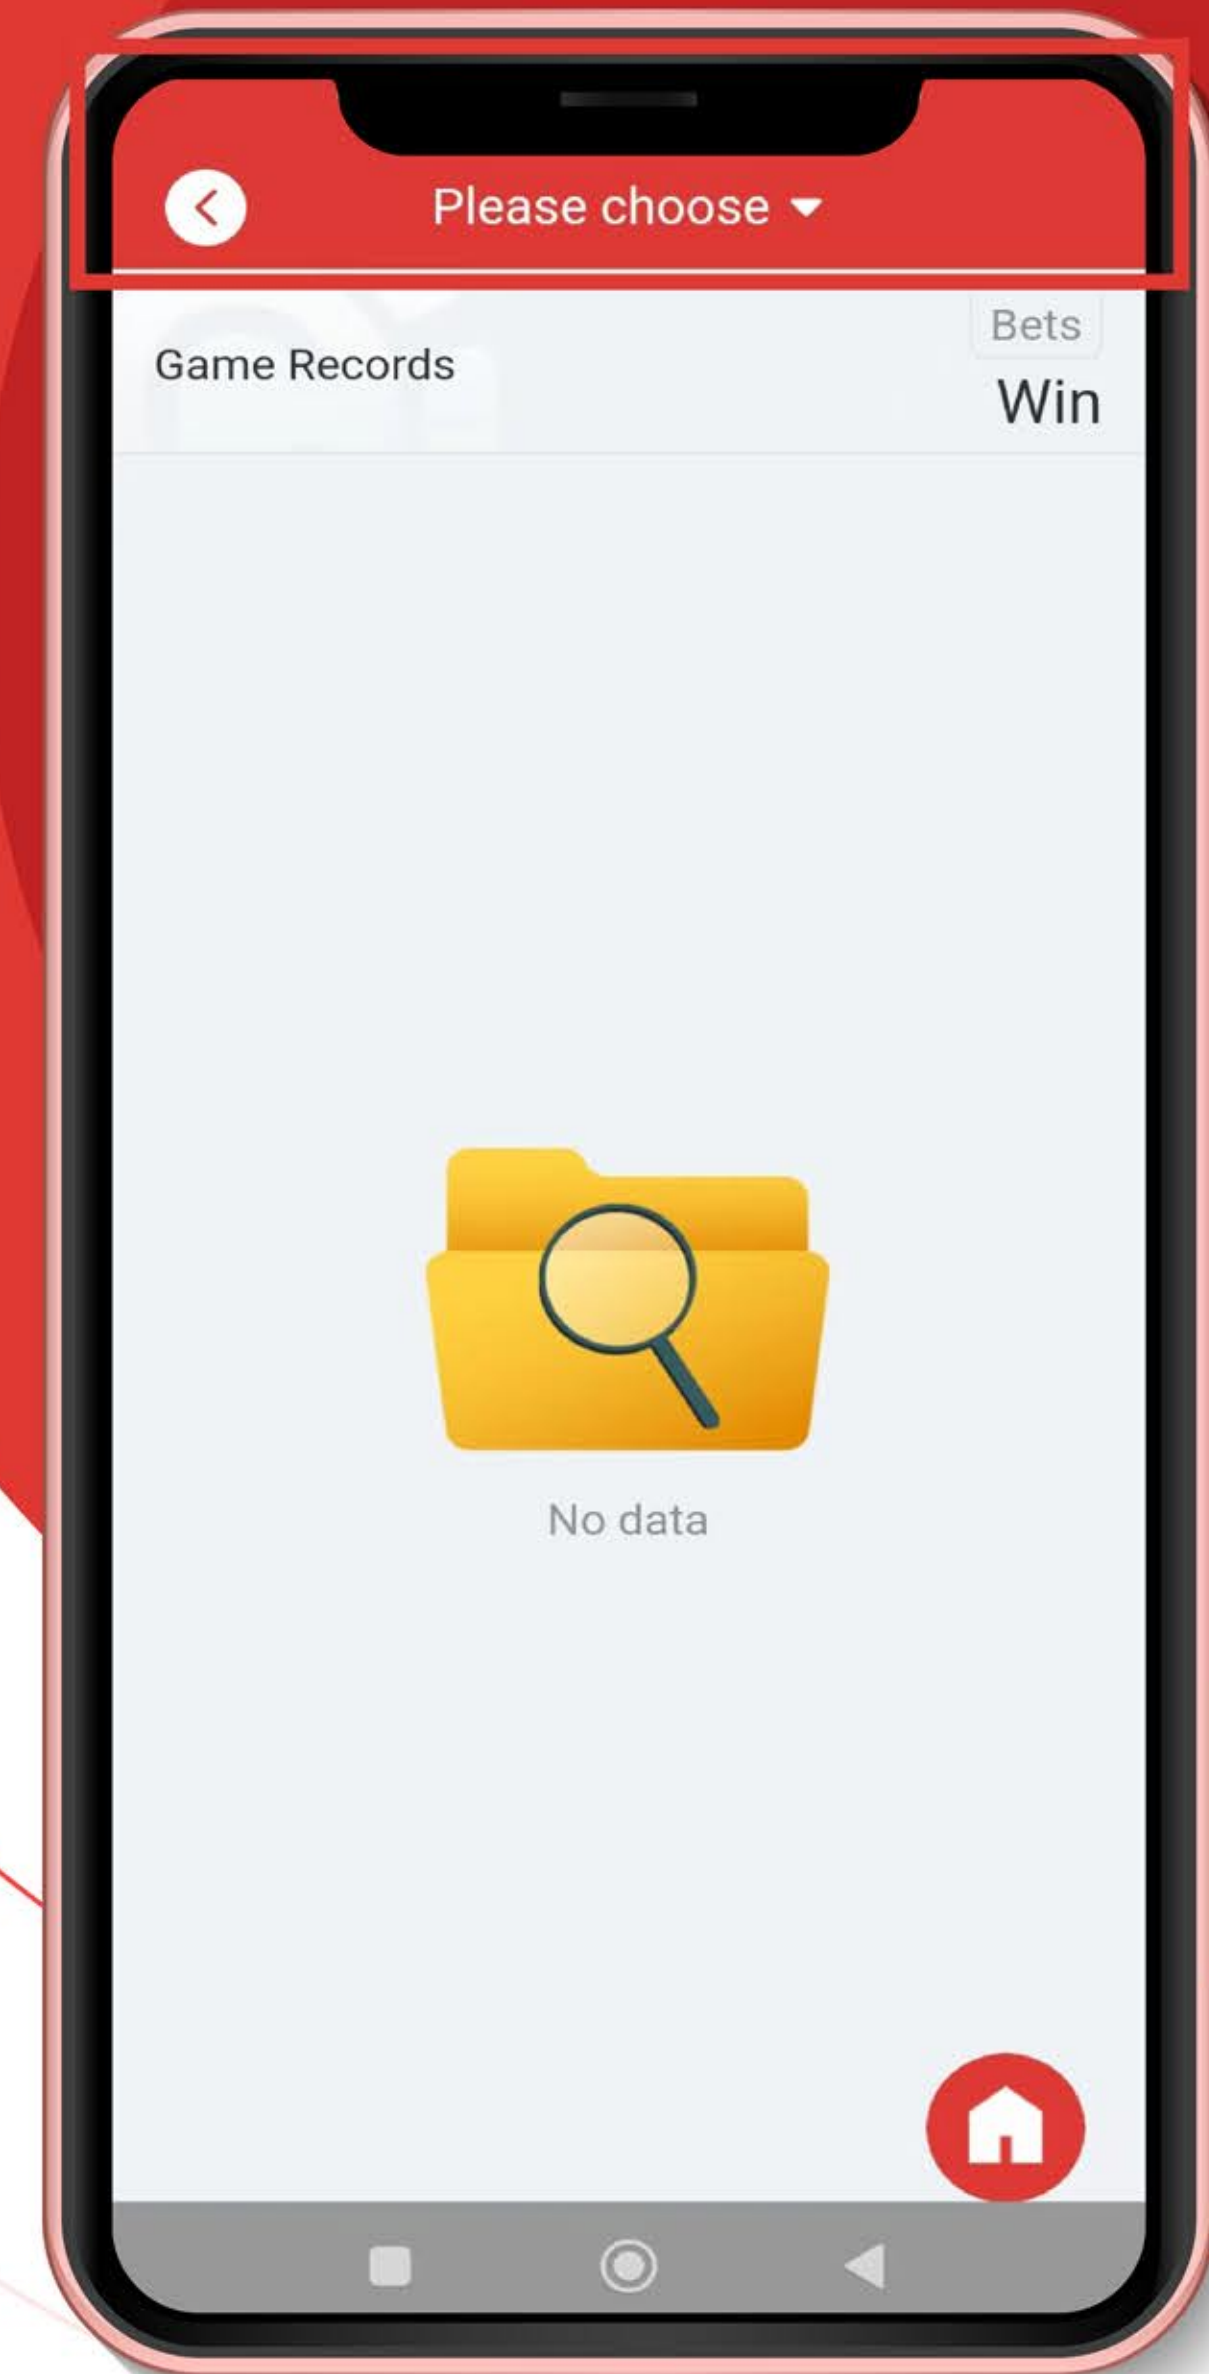

The logo for ATAAS, featuring the letters 'A', 'T', 'A', and 'S' in a bold, red, stylized font. The 'A' is a simple triangle with a white cutout at the bottom. The 'T' is a solid red vertical bar with a horizontal top bar. The second 'A' is a simple triangle with a white cutout at the bottom. The 'S' is a solid red, rounded letter. The background is white with large, semi-transparent red circles in the corners.

点击“请选择”。

Click

“Please Select”.

Klik

“Silakan Pilih”.

ATAS

04

选择您所需要查询的游戏。