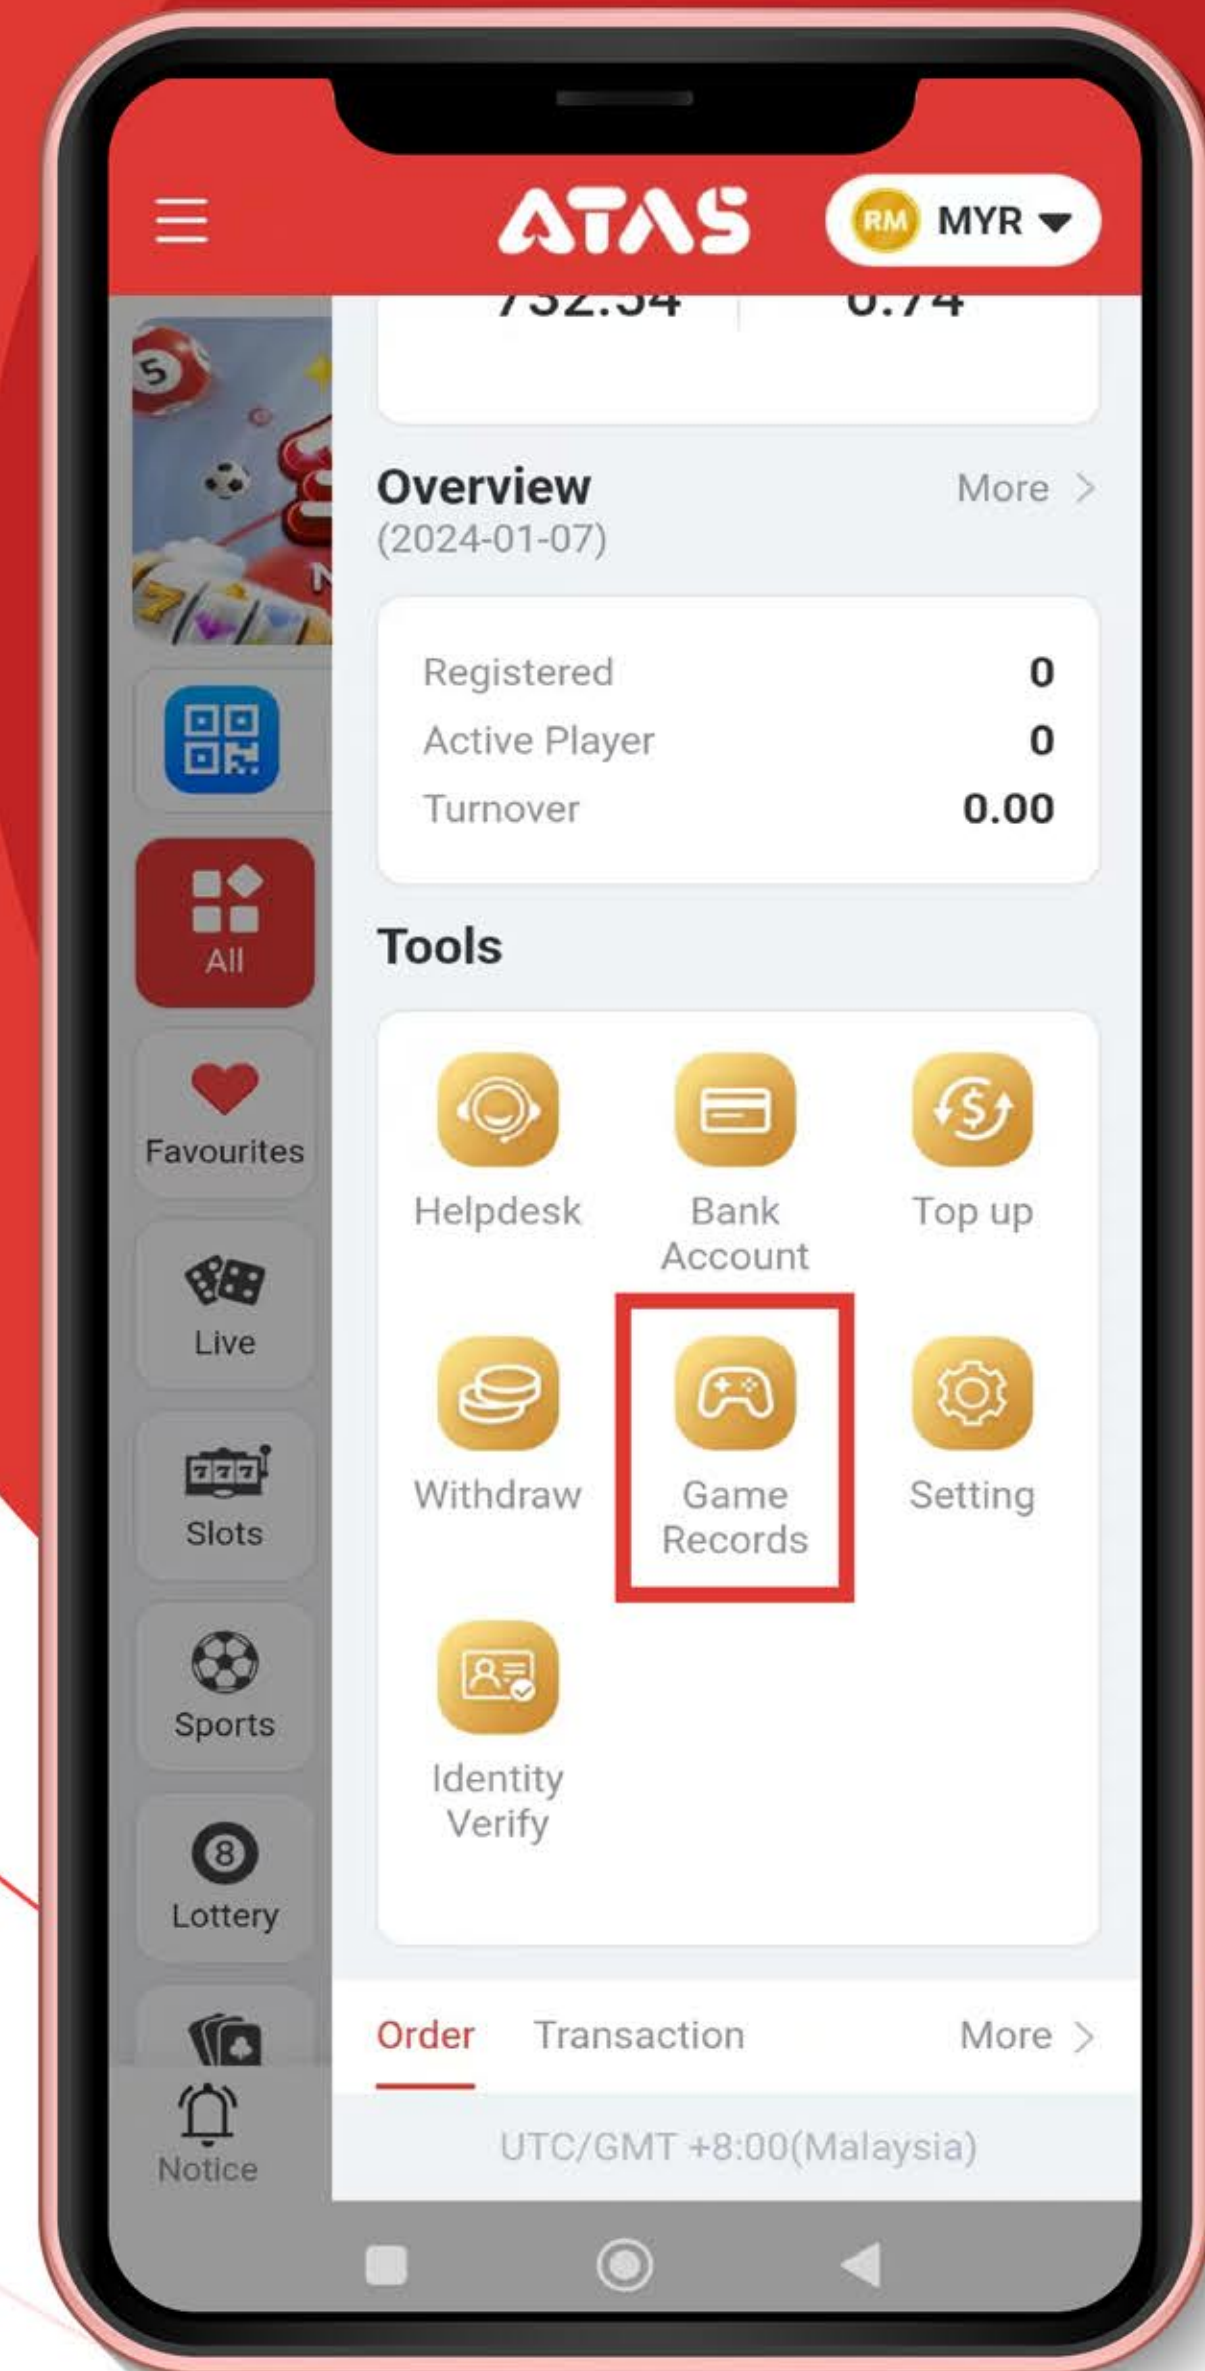

The logo for ATAAS, featuring the letters 'A', 'T', 'A', and 'S' in a bold, red, stylized font. The 'A' is a simple triangle with a white cutout at the bottom. The 'T' is a solid red vertical bar with a horizontal top bar. The second 'A' is a simple triangle with a white cutout at the bottom. The 'S' is a solid red, rounded letter. The background is white with large, semi-transparent red circles in the corners.

Klik “Saya”.

ATAS

02

选择“游戏记录”。

Click “Game Records”.

Klik “Rekod Permainan”.

ATAS

03

点击“请选择”。

Click

“Please Select”.

Klik

“Silakan Pilih”.

ATAS

04

选择您所需要查询的游戏。