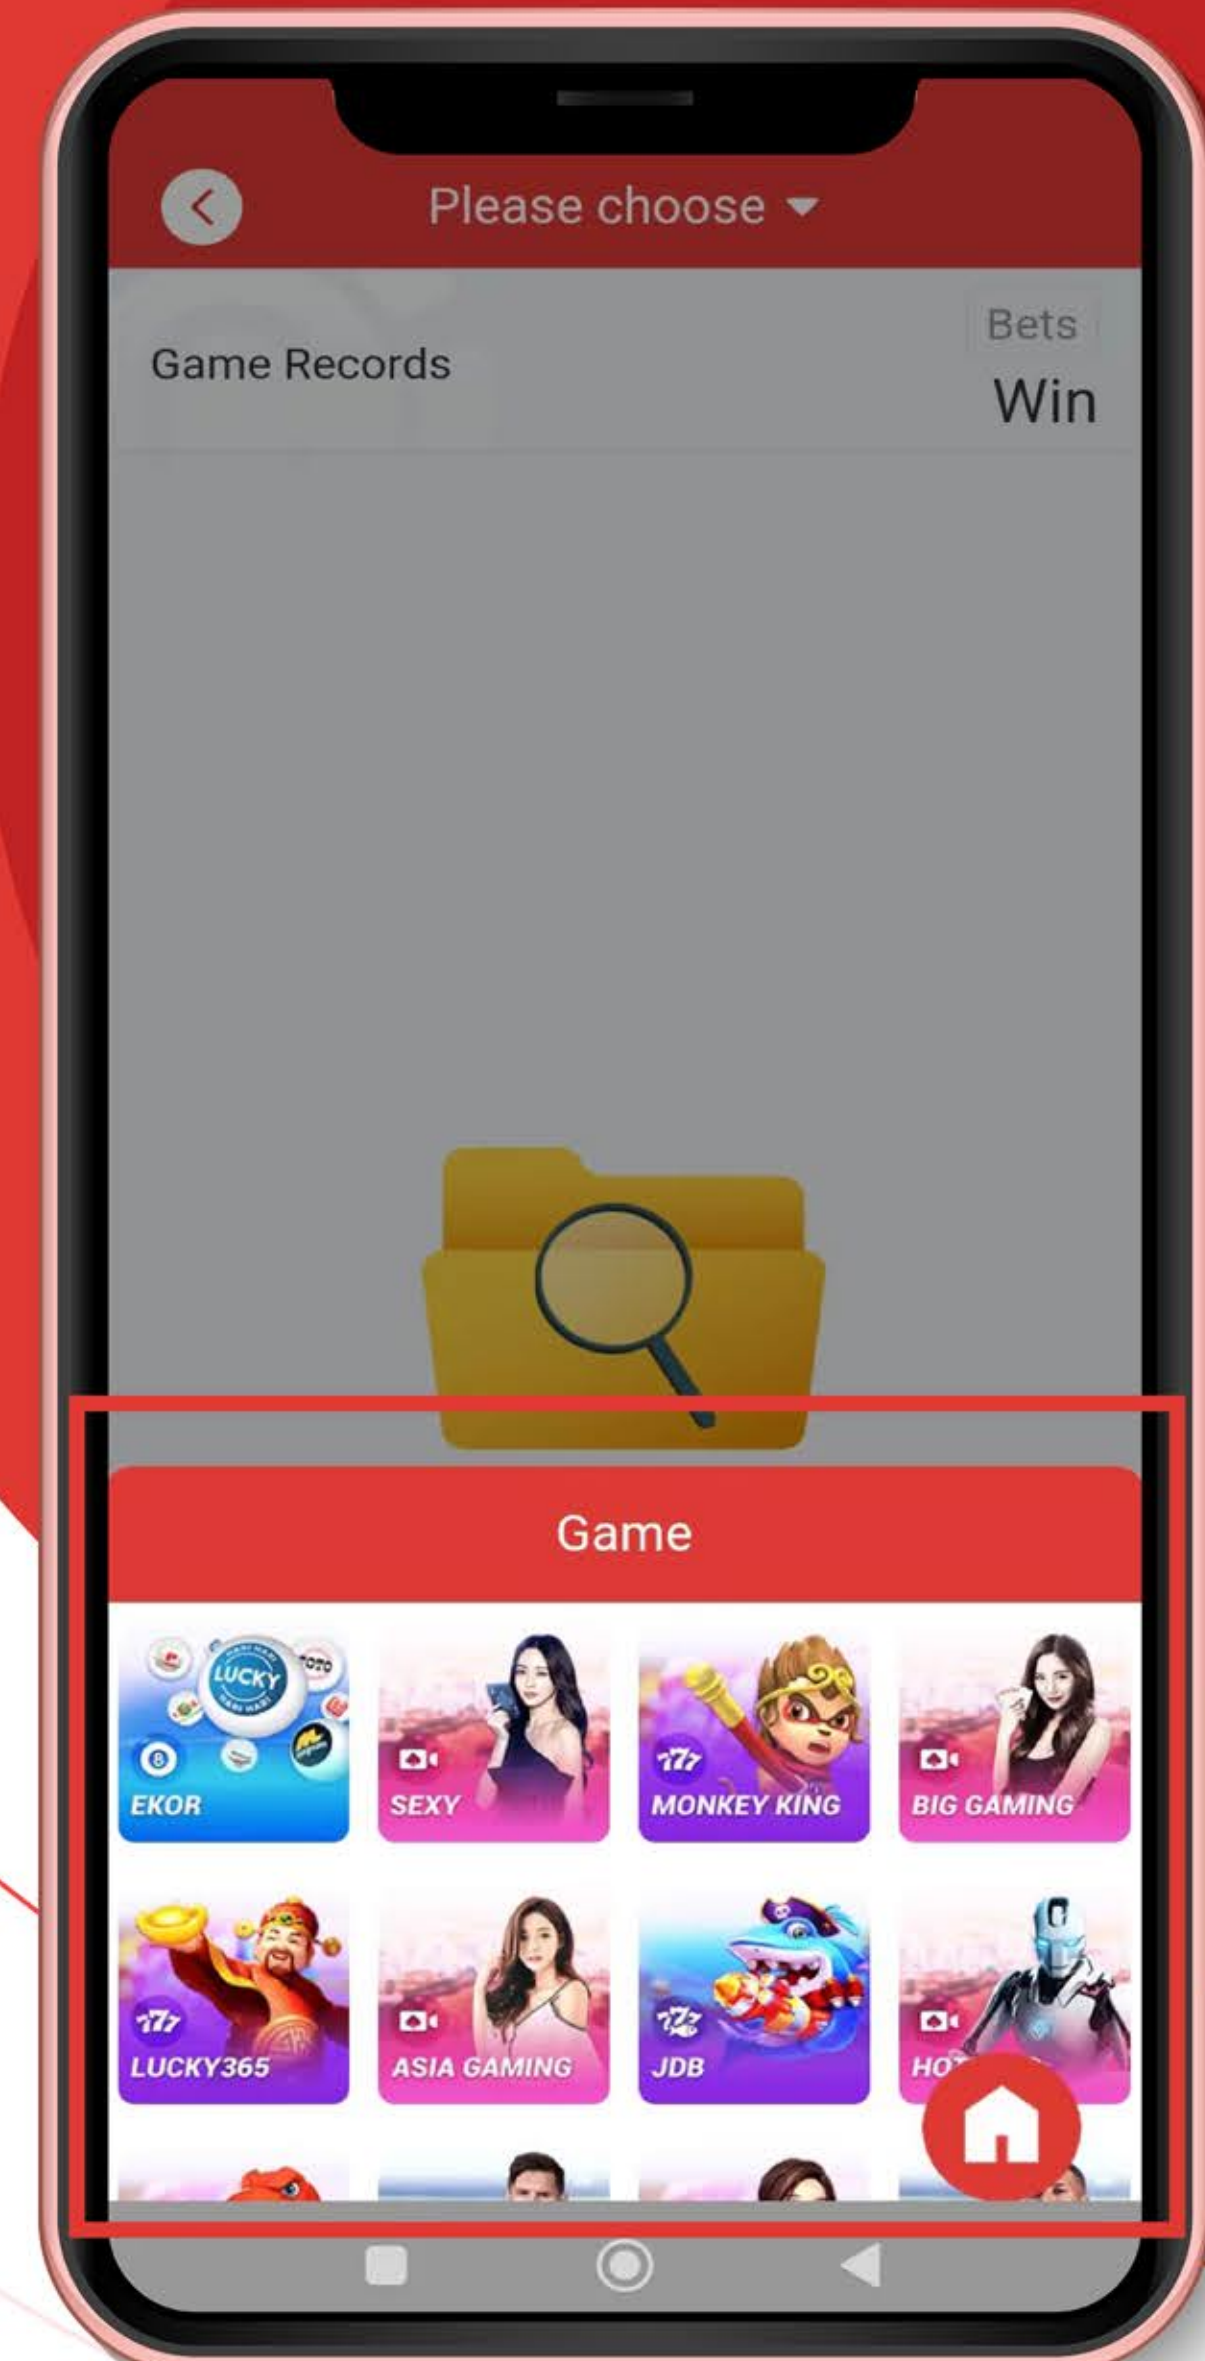

04

选择您所需要查询的游戏。

Choose the game you want to query.

Pilih permainan yang anda ingin semak

ATAS